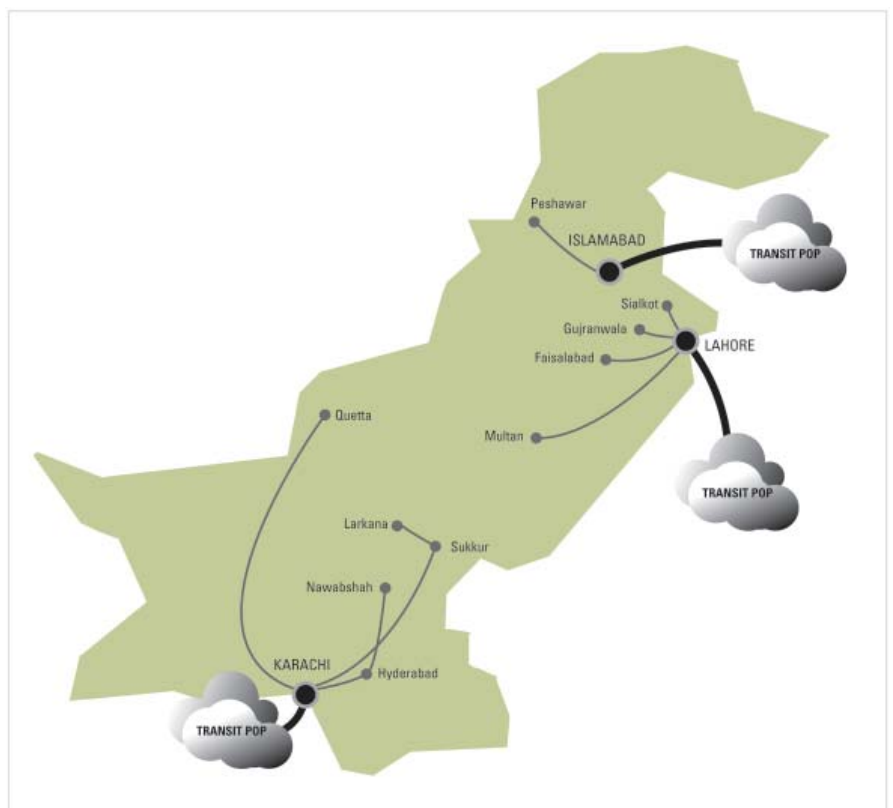

Inet⁺ is a Transit Internet service that provides businesses with high-speed Internet connectivity through a backbone network with multiple peering managed by Supernet. Supernet offers different options for the last mile connectivity which include:

- Competitive, flexible pricing options and configurations that address any budget and networks
- Highly scalable bandwidth
- 24 x 7 x 365 customer service and support
- Expert engineering team with years of experience in designing similar networks

- Above-ground fiber-optic network
- Buried fiber-optic network
- Digital microwave radios with Ethernet connectivity
- Point-to-Point dedicated satellite connections through Single Channel per Carrier (SCPC)
- Shared IP VSAT network on Ku-Band or C-Band communication satellites

SERVICE FEATURES

- IPv6 Compliant Network
- Minimum hop reachability
- High throughput
- Internet access interfaces from 512 Kbps to 100 Mbps
- Reliable Connectivity
- Low latency
- Low packet loss
- Fast Browsing
- Always ON Service with no download or upload limitations

Empowering Corporate Networks

Karachi
10th Floor, World Trade Center,
Kh-e-Roomi, Clifton, Block-5
Tel: +92-21 3587 1864-7
Fax: +92-21 3587 1869

Lahore
3rd Floor, Block-2,
Awami Complex,
New Garden Road
Tel: +92-42 583 1254,
+92-42 586 5637
Fax: +92-42 586 6184

Islamabad
75-East, Blue Area,
Fazal-e-Haq Road
Tel: +92-51 227 2860-1
Fax: +92-51 227 2862

sales@super.net.pk

www.super.net.pk