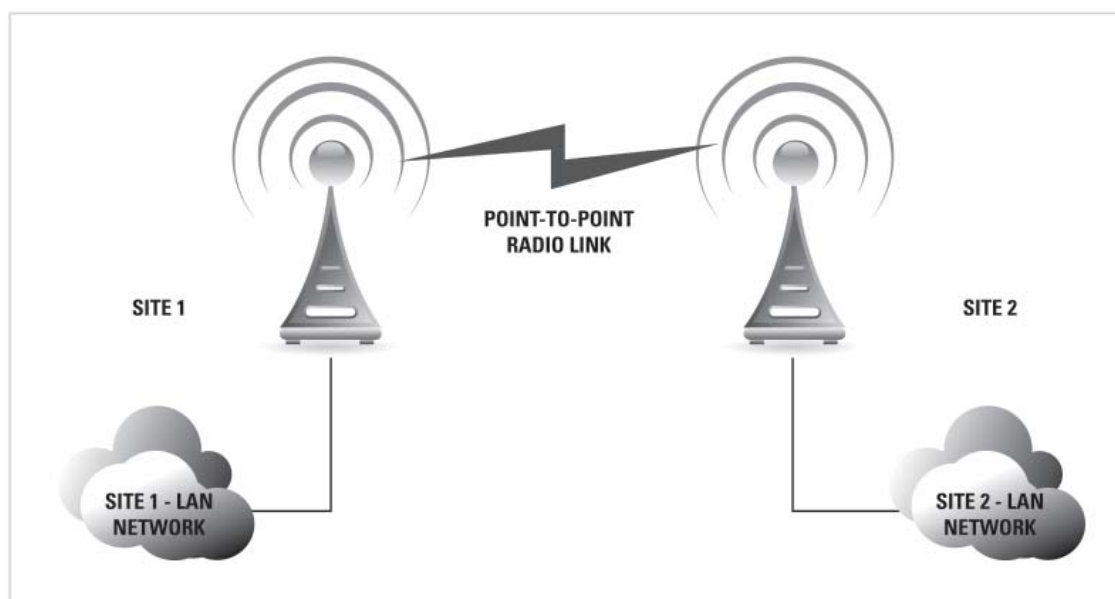

SERVICE FEATURES

MetroLink⁺ service is based on high speed Line of Sight (LoS) digital microwave interference free radio links, which form a reliable transmission medium for relatively short distance communications to establish a Metropolitan Area Network (MAN).

- Competitive, flexible pricing options and configurations that address any budget and network requirements
- Provide last mile connectivity to the Supernet point of presence (PoP) for seamless nationwide connectivity
- Support for a wide range of applications
- Depending on the choice of the radio, the service is easily scalable
- 24 x 7 x 365 customer service and support
- Expert engineering team with years of experience in designing microwave networks, conducting site surveys, radio tower installations, commissioning, testing and integrating with the customer infrastructure
- Data interfaces available include V.35, RS 232, G.703, Ethernet
- High gain antenna option is also available for longer distances
- Data rates from 512 Kbps to 100 Mbps

Empowering Corporate Networks

Karachi
10th Floor, World Trade Center,
Kh-e-Roomi, Clifton, Block-5
Tel: +92-21 3587 1864-7
Fax: +92-21 3587 1869

Lahore
3rd Floor, Block-2,
Awami Complex,
New Garden Road
Tel: +92-42 583 1254,
+92-42 586 5637
Fax: +92-42 586 6184

Islamabad
75-East, Blue Area,
Fazal-e-Haq Road
Tel: +92-51 227 2860-1
Fax: +92-51 227 2862

sales@super.net.pk

www.super.net.pk