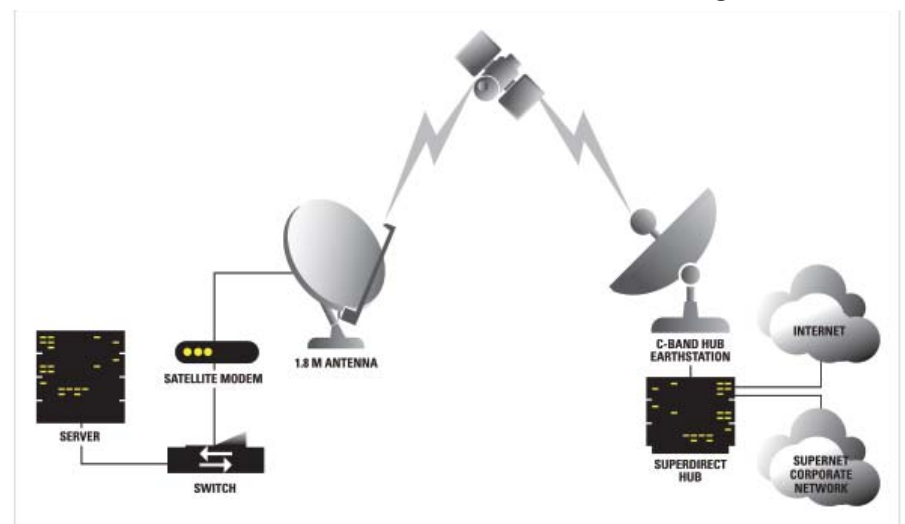

SuperDirect is a C-Band, satellite based, end-to-end IP VSAT service running on the world renowned iDirect Technologies platform.

Supernet has a highly scalable and flexible 5-IF Hub from iDirect designed to support multiple out-routes and in-routes, while simultaneously operating on five (5) different communications satellites. Currently Supernet is offering the **SuperDirect** service on three (3) different satellites. The C-Band service uses the ChinaStar-1 satellite located at 87.5° E. L. In the Ku-Band Supernet uses the PAKSAT-1R satellite located at the orbital location of 38° E. L. and the

The **SuperDirect** service uses star topology, which consists of a Hub and multiple remotes. The last mile connection between the Supernet Hub location and the customer's central site

can be established by using multiple transmission mediums (line of sight microwave radio or fiber optic network) to ensure resiliency. The SuperDirect service is ideally suited for networks with bursty traffic that follow a hub-to-spoke model. The service supports features and controls that allow it to be easily configured to deliver application QoS and other traffic engineered solutions to the users. The **SuperDirect** remote consists of a 1.8 m standard C-Band VSAT antenna, a PLL LNB and a 3000 or 5000 series satellite modem from iDirect Technologies.

SERVICE FEATURES

- * 1.8 m C-Band VSAT antenna for the remote site
- * High powered C-Band satellite
- * Service available all across Asia
- * High Availability
- * Supports all IP centric applications
- * Supports Group Quality of Service
- * Built-in TCP Optimization (TCP and HTTP)
- * Supports Real Time Traffic Management
- * Rapid bandwidth allocation
- * Configurable data rates
- * Ensures the highest level of network access for all users
- * Automatic End-to-End power control